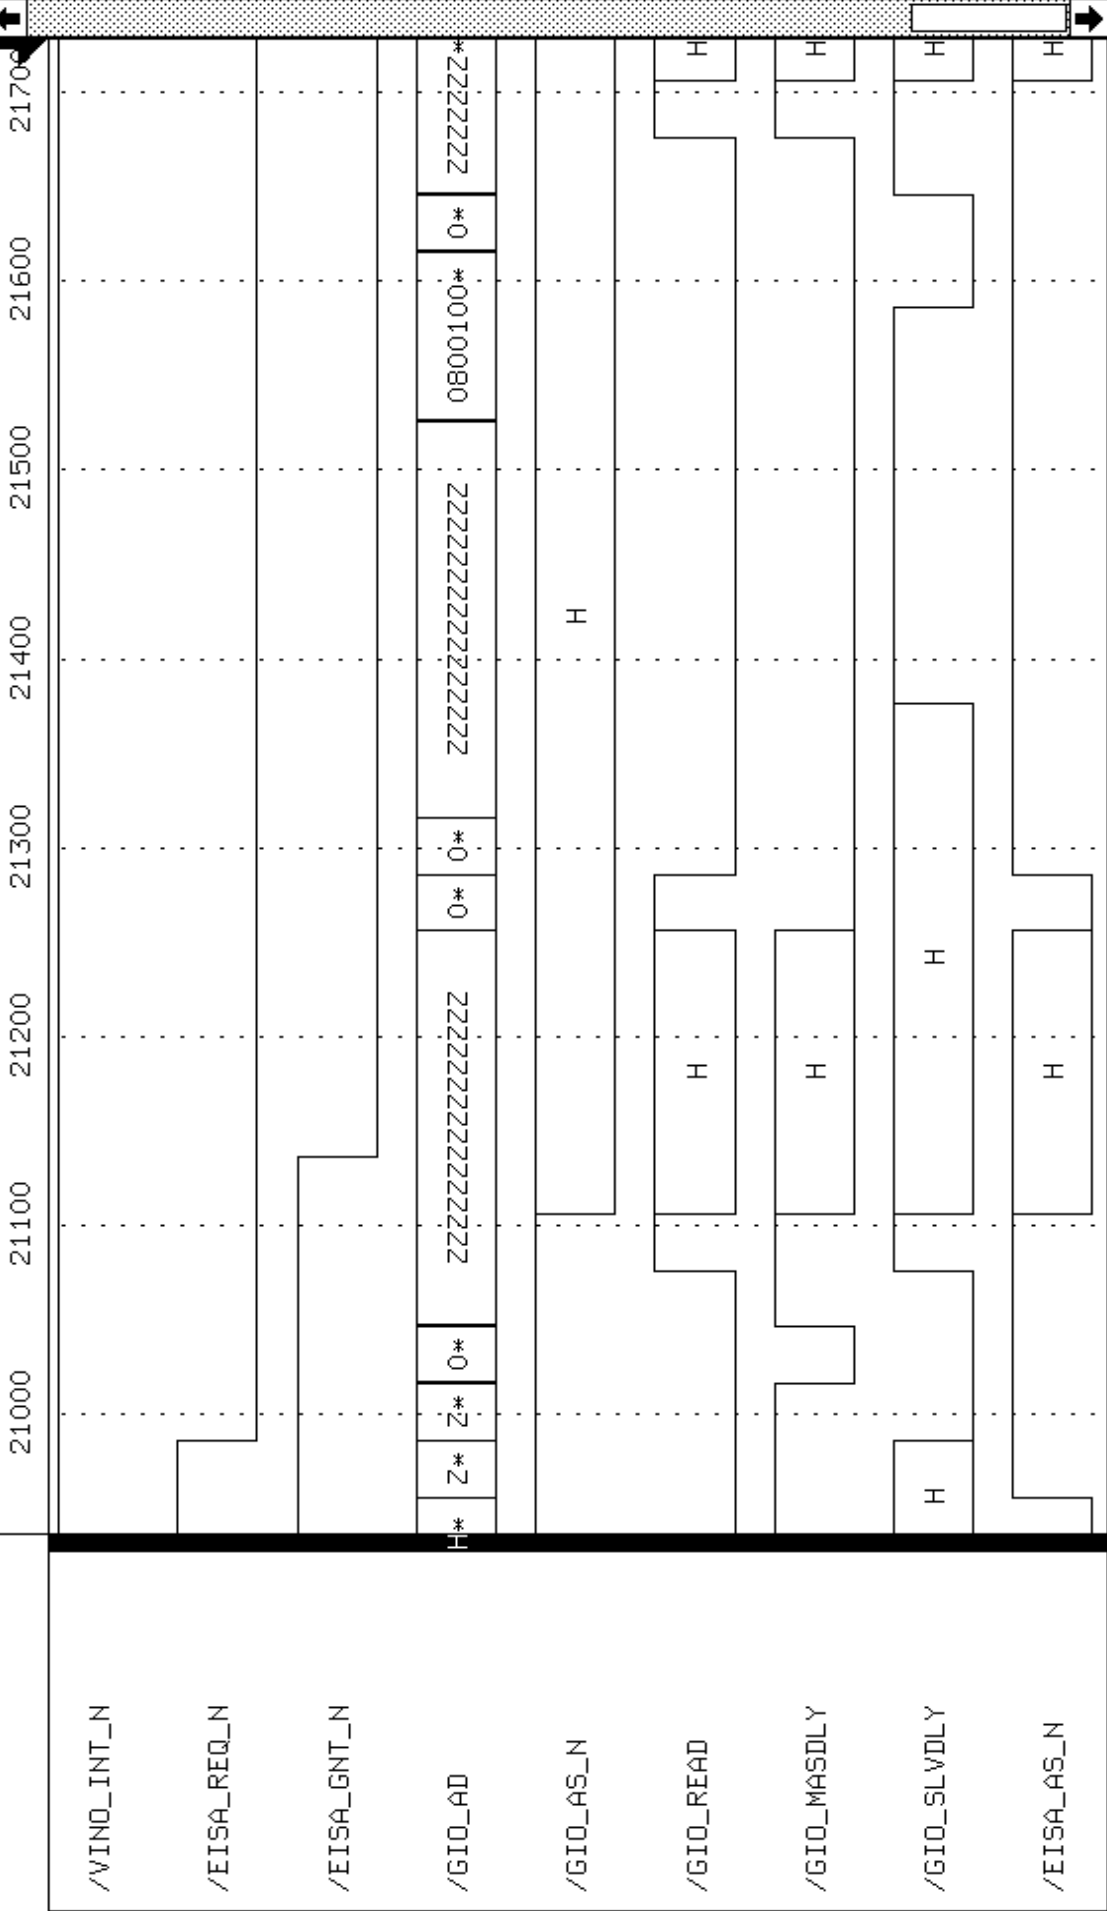

Sel Count: 0 Sel Mode: NEW Begin Time: 20936 ns

System File Setup Display Add Edit Select

Plot output written to 'writeMC2VIND.ps'  
Plot output written to 'writeMC2VIND.ps'

cmd> Descriptor Fetch from Memory