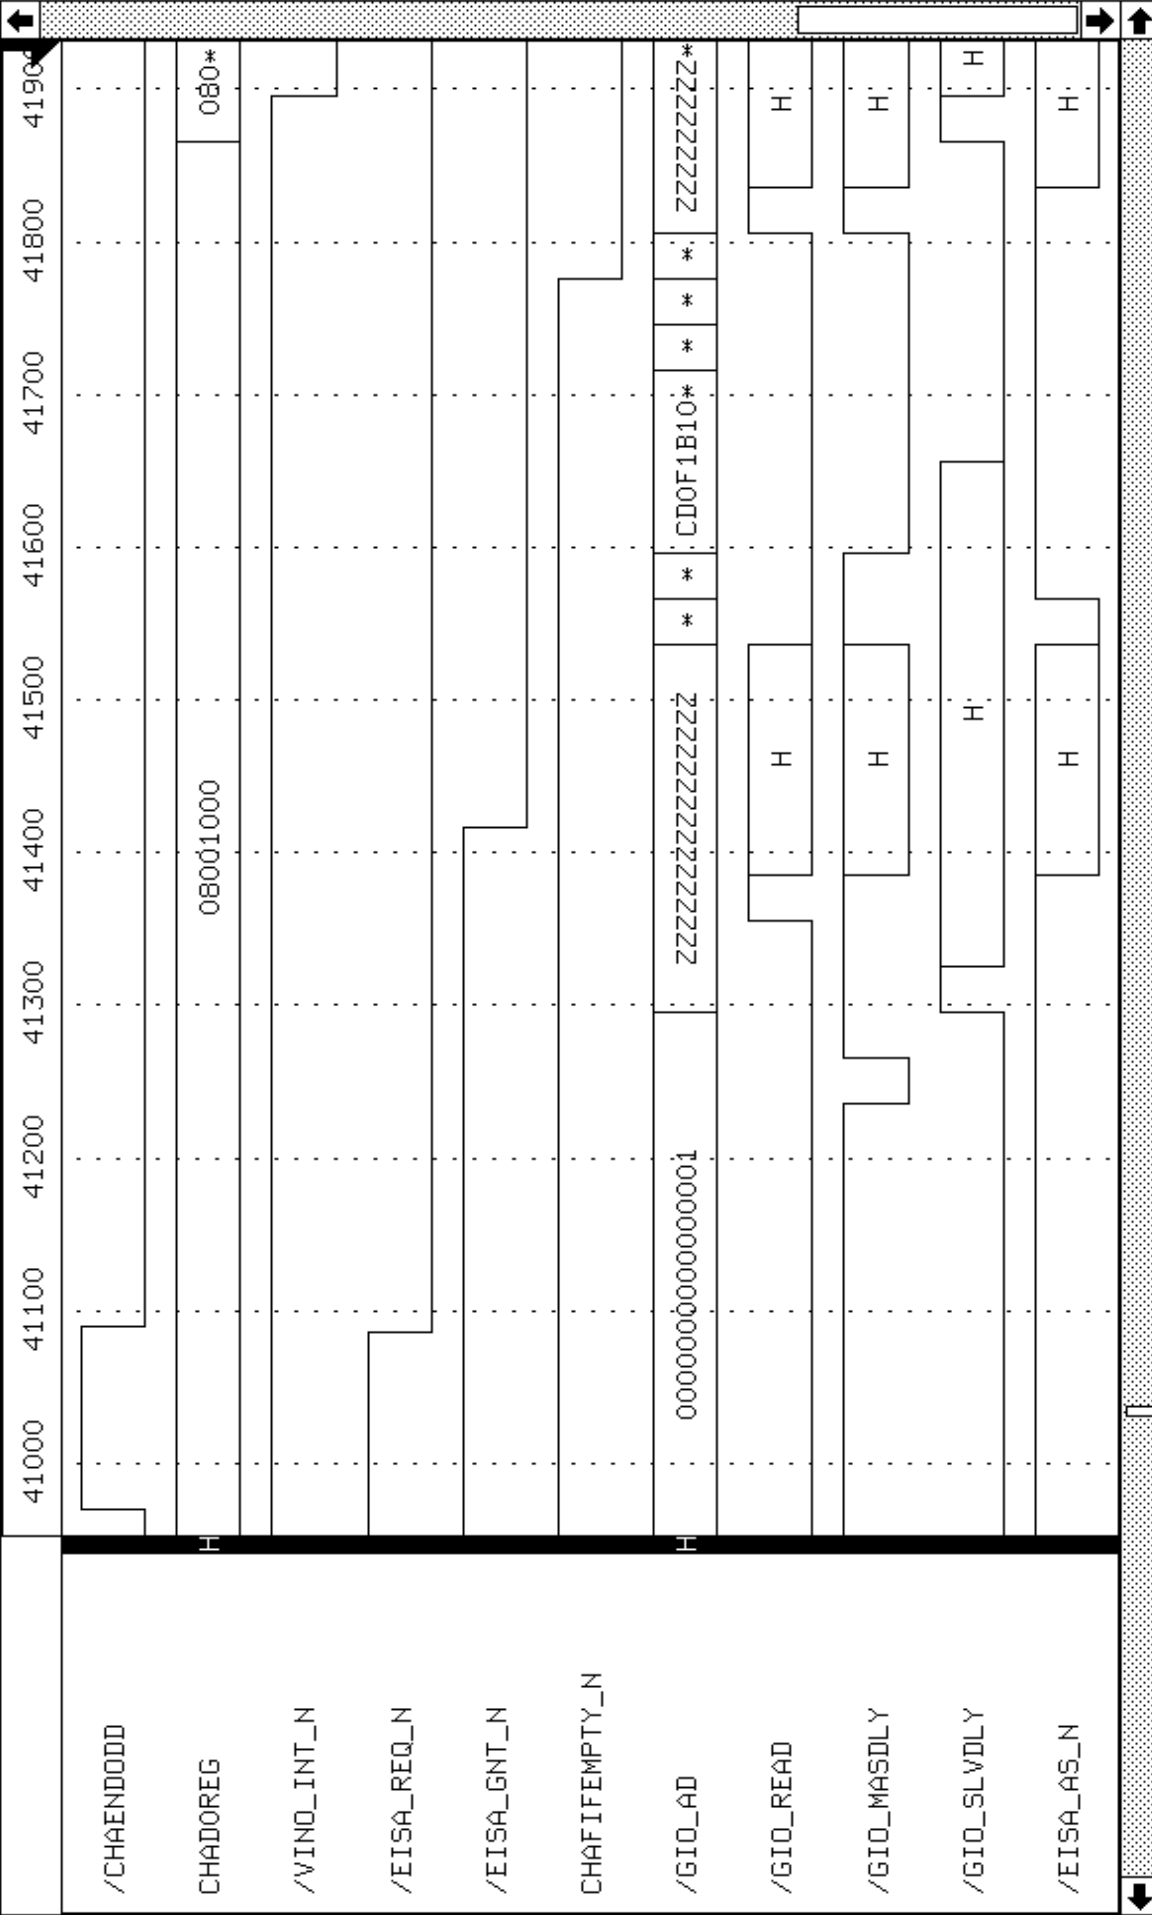

Sel Count: 1 Sel Mode: NEW Begin Time: 40952 ns

System File Setup Display Add Edit Select

\*\*Error: Coordinate is outside the waveform area.  
 Pick points in the waveform area only. (resdisp/RSD/8)  
 cmd> VIND DMA ending because of end of field